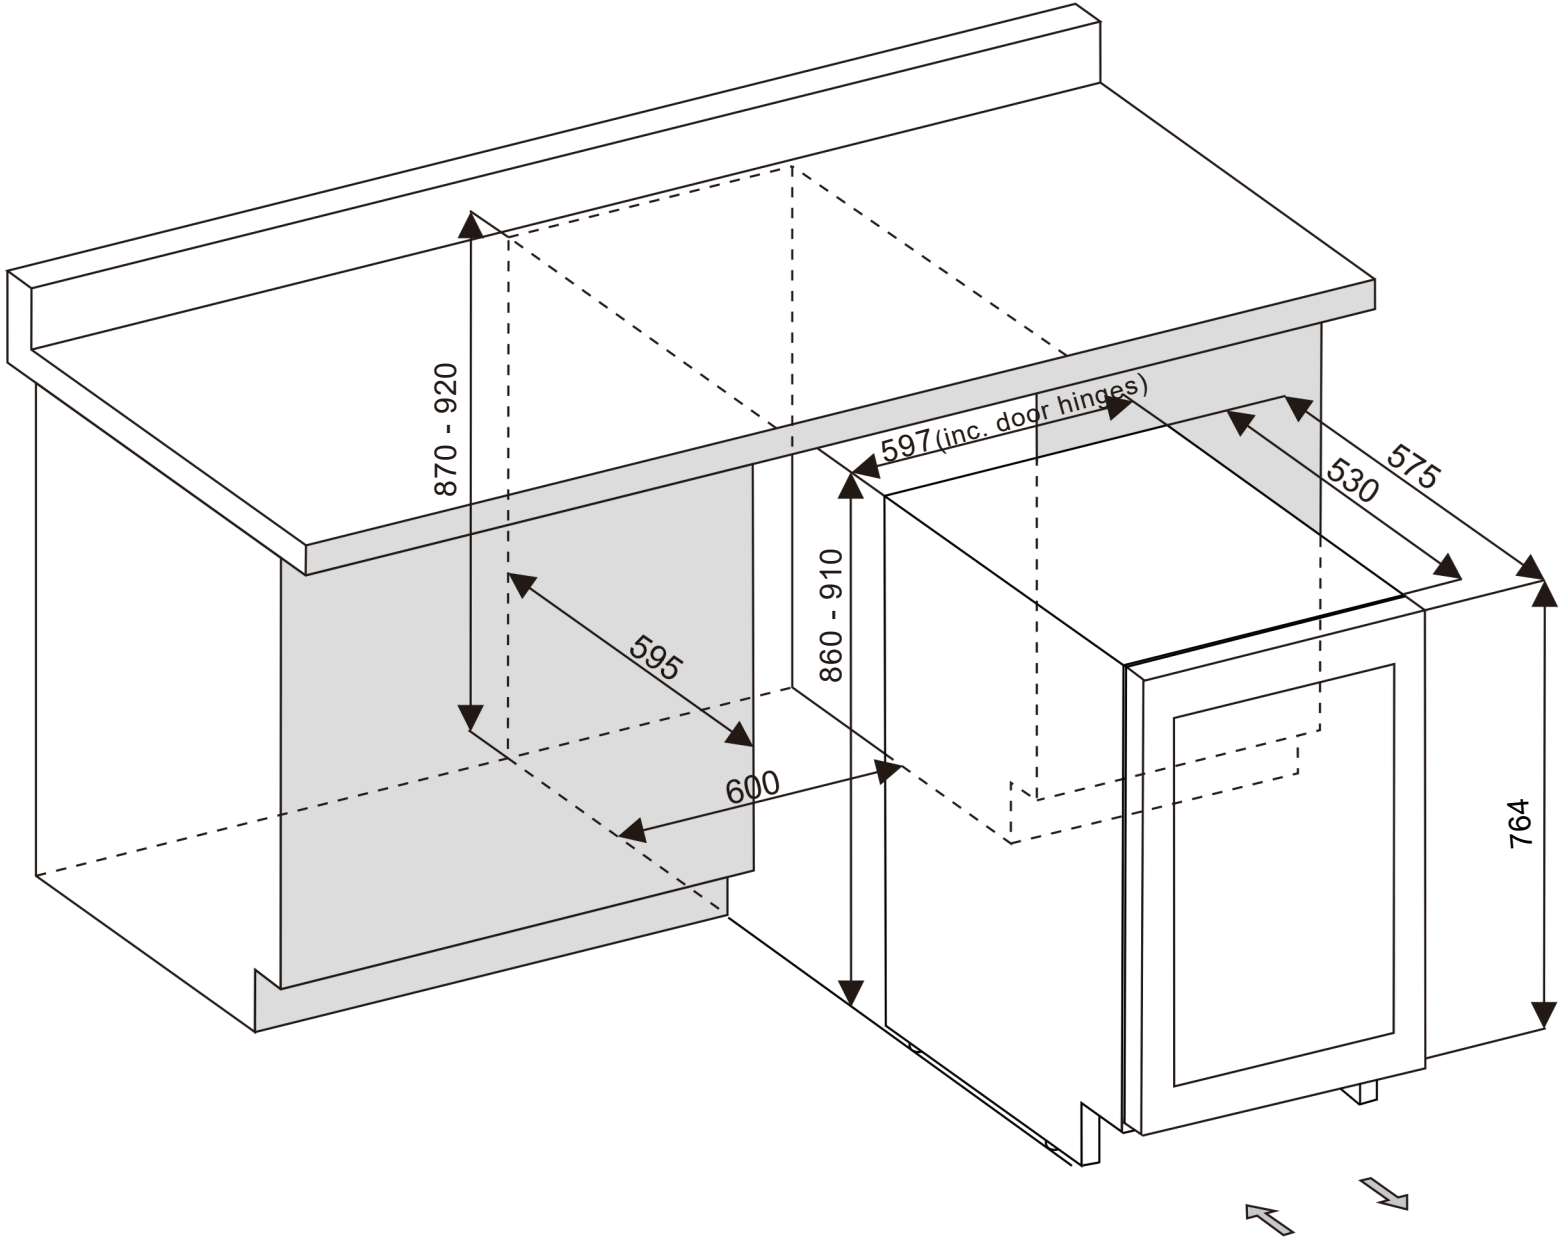

VIGNERON DESIGNLINE, VD60DB764

Vigneron Designline 60DB, 764 mm is specially designed for kitchens with a 764 mm cabinet door height, ensuring a seamless and perfectly integrated look.

Design & Function

Warranty: 5 years

Door lock: No

Dimensions

Product dimensions: H:860-910 W:597 D:575mm

Packaging dimensions: H:940mm W650mm D660mm

Accessories

ZJ11-0168 - Flex box

DZ01-0537-1 - Black steel shelf front

DZ01-0061 - Stainless steel shelf front

ZJ11-0144 - Standard shelf

DZ18-0550 - Label-view shelf

ZJ11-0132 - Richard Juhlin Champagne shelf

ZJ11-0152 - Display shelf

Front View

Side View

Top View

Dual zones