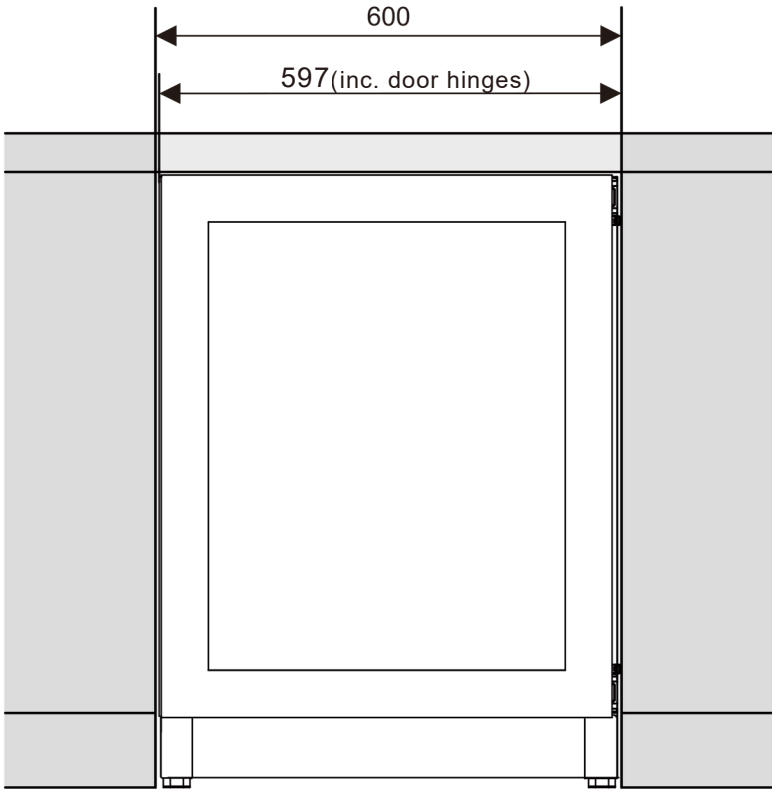

VIGNERON DESIGNLINE, VD60DB764

Vigneron Designline 60DB, 764 mm is specially designed for kitchens with a 764 mm cabinet door height, ensuring a seamless and perfectly integrated look.

Design & Function

- For kitchens with 764 mm cabinet door height
- Pull-out shelves in beech wood
- Dimmable LED lighting with four settings
- Touch panel for adjusting temperature and lighting
- Plinth not included for a fully integrated solution

Warranty: 5 years

Door lock: No

Dimensions

Product dimensions: H:860-910 W:597 D:575mm

Packaging dimensions: H:940mm W650mm D660mm

Accessories

ZJ11-0168 - Flex box

DZ01-0537-1 - Black steel shelf front

DZ01-0061 - Stainless steel shelf front

ZJ11-0144 - Standard shelf

DZ18-0550 - Label-view shelf

ZJ11-0132 - Richard Juhlin Champagne shelf

ZJ11-0152 - Display shelf

Front View

Side View

Top View