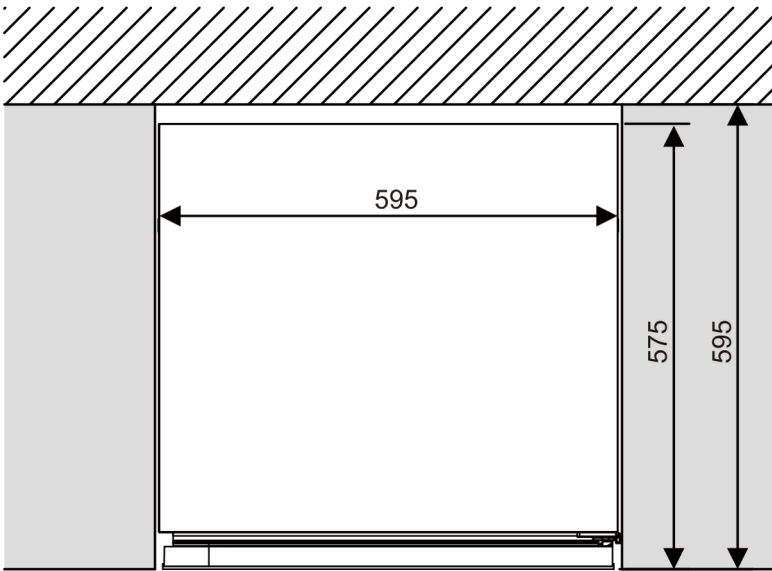

VIGNERON DESIGNLINE, VD60DB764

Vigneron Designline 60DB, 764 mm is specially designed for kitchens with a 764 mm cabinet door height, ensuring a seamless and perfectly integrated look.

Design & Function

- For kitchens with 764 mm cabinet door height
- Pull-out shelves in beech wood
- Dimmable LED lighting with four settings
- Touch panel for adjusting temperature and lighting
- Plinth not included for a fully integrated solution

Warranty: 5 years

Door lock: No

Dimensions

Product dimensions: H:860-910 W:597 D:575mm

Packaging dimensions: H:940mm W650mm D660mm

Accessories

ZJ11-0168 - Flex box

DZ01-0537-1 - Black steel shelf front

DZ01-0061 - Stainless steel shelf front

ZJ11-0144 - Standard shelf

DZ18-0550 - Label-view shelf

ZJ11-0132 - Richard Juhlin Champagne shelf

ZJ11-0152 - Display shelf

Front View

Side View

Top View