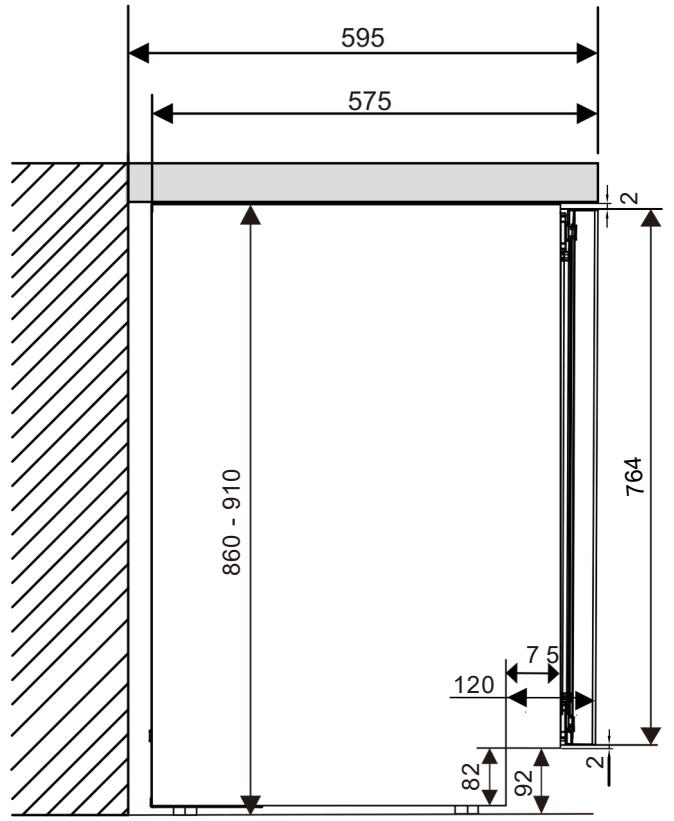

VIGNERON DESIGNLINE, VD60DB764

Vigneron Designline 60DB, 764 mm is specially designed for kitchens with a 764 mm cabinet door height, ensuring a seamless and perfectly integrated look.

Design & Function

- For kitchens with 764 mm cabinet door height
- Pull-out shelves in beech wood
- Dimmable LED lighting with four settings
- Touch panel for adjusting temperature and lighting
- Plinth not included for a fully integrated solution

Warranty: 5 years

Door lock: No

Dimensions

Product dimensions: H:860-910 W:597 D:575mm

Packaging dimensions: H:940mm W650mm D660mm

Accessories

ZJ11-0168 - Flex box

DZ01-0537-1 - Black steel shelf front

DZ01-0061 - Stainless steel shelf front

ZJ11-0144 - Standard shelf

DZ18-0550 - Label-view shelf

ZJ11-0132 - Richard Juhlin Champagne shelf

ZJ11-0152 - Display shelf

Front View

Side View

Top View