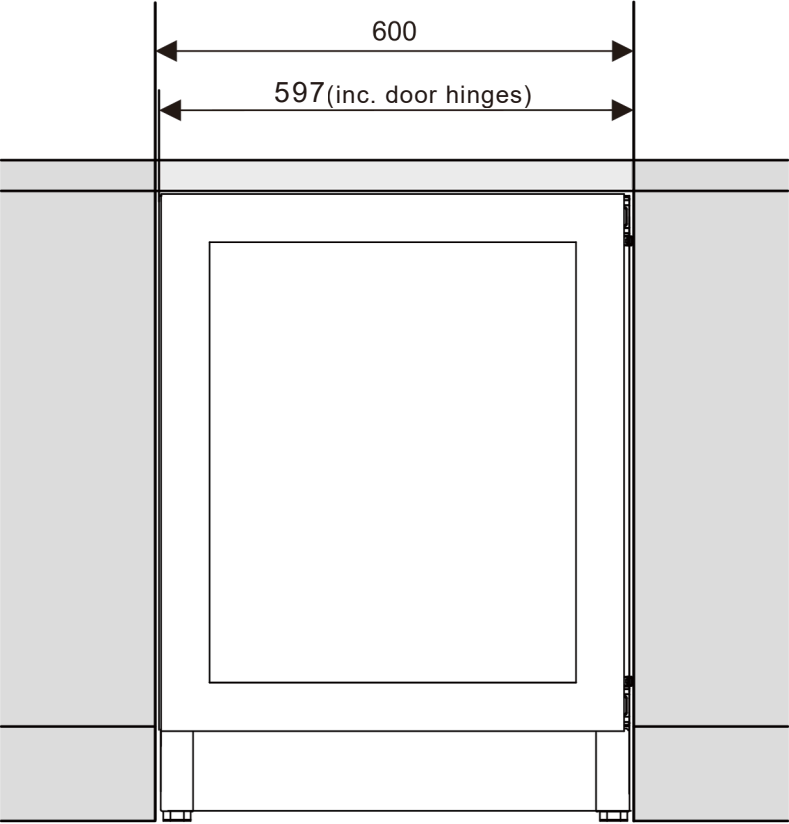

VIGNERON DESIGNLINE, VD60DB700

Vigneron Designline 60DB, 700 mm is specially designed for kitchens with a 700 mm cabinet door height, ensuring a seamless and perfectly integrated look.

Design & Function

- For kitchens with 700 mm cabinet door height
- Pull-out shelves in beech wood
- Dimmable LED lighting with four settings
- Touch panel for adjusting temperature and lighting
- Plinth not included for a fully integrated solution

Warranty: 5 years

Door lock: No

Dimensions

Product dimensions: H:860-910 W:597 D:575mm

Packaging dimensions: H:940mm W650mm D660mm

Accessories

ZJ11-0168 - Flex box

DZ01-0537-1 - Black steel shelf front

DZ01-0061 - Stainless steel shelf front

ZJ11-0144 - Standard shelf

DZ18-0550 - Label-view shelf

ZJ11-0132 - Richard Juhlin Champagne shelf

ZJ11-0152 - Display shelf

Front View

Side View

Top View