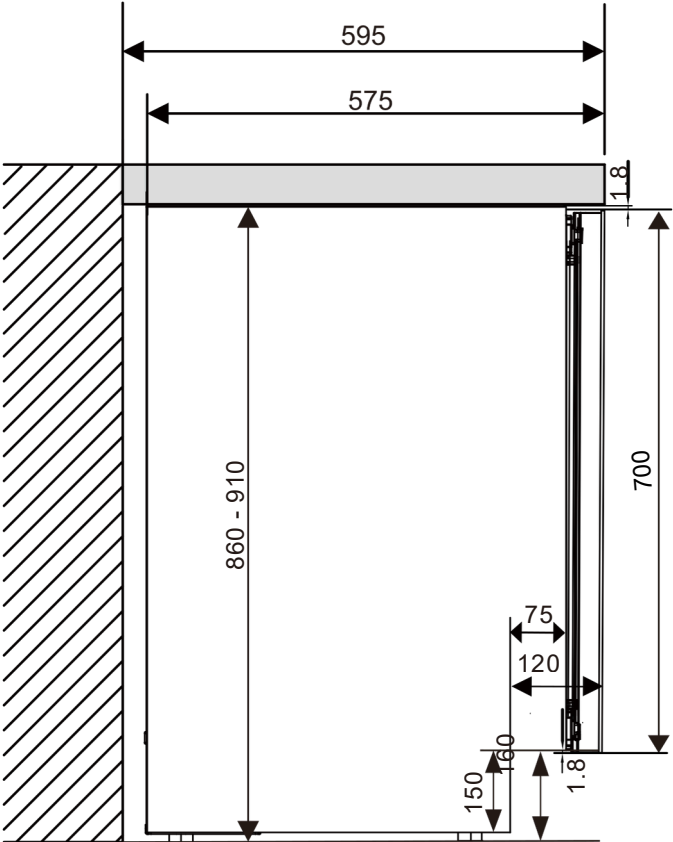

VIGNERON DESIGNLINE, VD60DB700

Vigneron Designline 60DB, 700 mm is specially designed for kitchens with a 700 mm cabinet door height, ensuring a seamless and perfectly integrated look.

Design & Function

Warranty: 5 years

Door lock: No

Dimensions

Product dimensions: H:860-910 W:597 D:575mm

Packaging dimensions: H:940mm W650mm D660mm

Accessories

ZJ11-0168 - Flex box

DZ01-0537-1 - Black steel shelf front

DZ01-0061 - Stainless steel shelf front

ZJ11-0144 - Standard shelf

DZ18-0550 - Label-view shelf

ZJ11-0132 - Richard Juhlin Champagne shelf

ZJ11-0152 - Display shelf

Front View

Side View

Top View