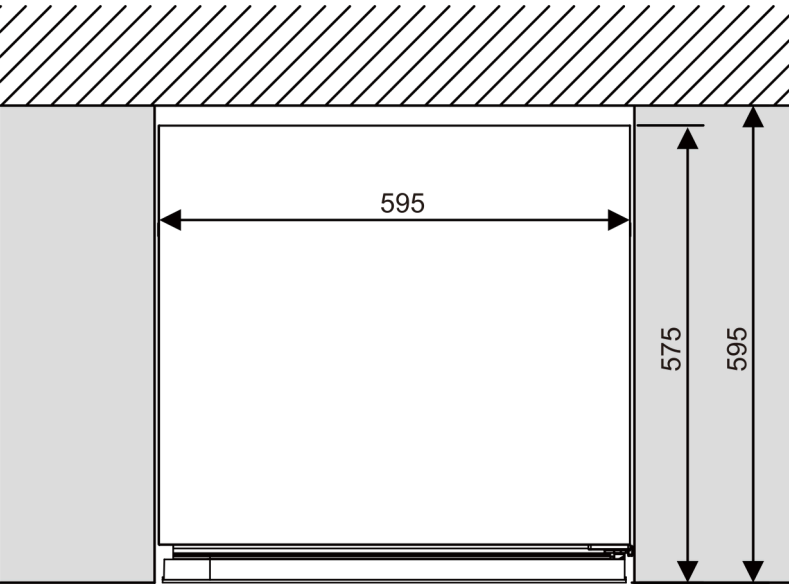

VIGNERON DESIGNLINE, VD60DB700

Vigneron Designline 60DB, 700 mm is specially designed for kitchens with a 700 mm cabinet door height, ensuring a seamless and perfectly integrated look.

Design & Function

Warranty: 5 years

Door lock: No

Dimensions

Product dimensions: H:860-910 W:597 D:575mm

Packaging dimensions: H:940mm W650mm D660mm

Accessories

ZJ11-0168 - Flex box

DZ01-0537-1 - Black steel shelf front

DZ01-0061 - Stainless steel shelf front

ZJ11-0144 - Standard shelf

DZ18-0550 - Label-view shelf

ZJ11-0132 - Richard Juhlin Champagne shelf

ZJ11-0152 - Display shelf

Front View

Side View

Top View