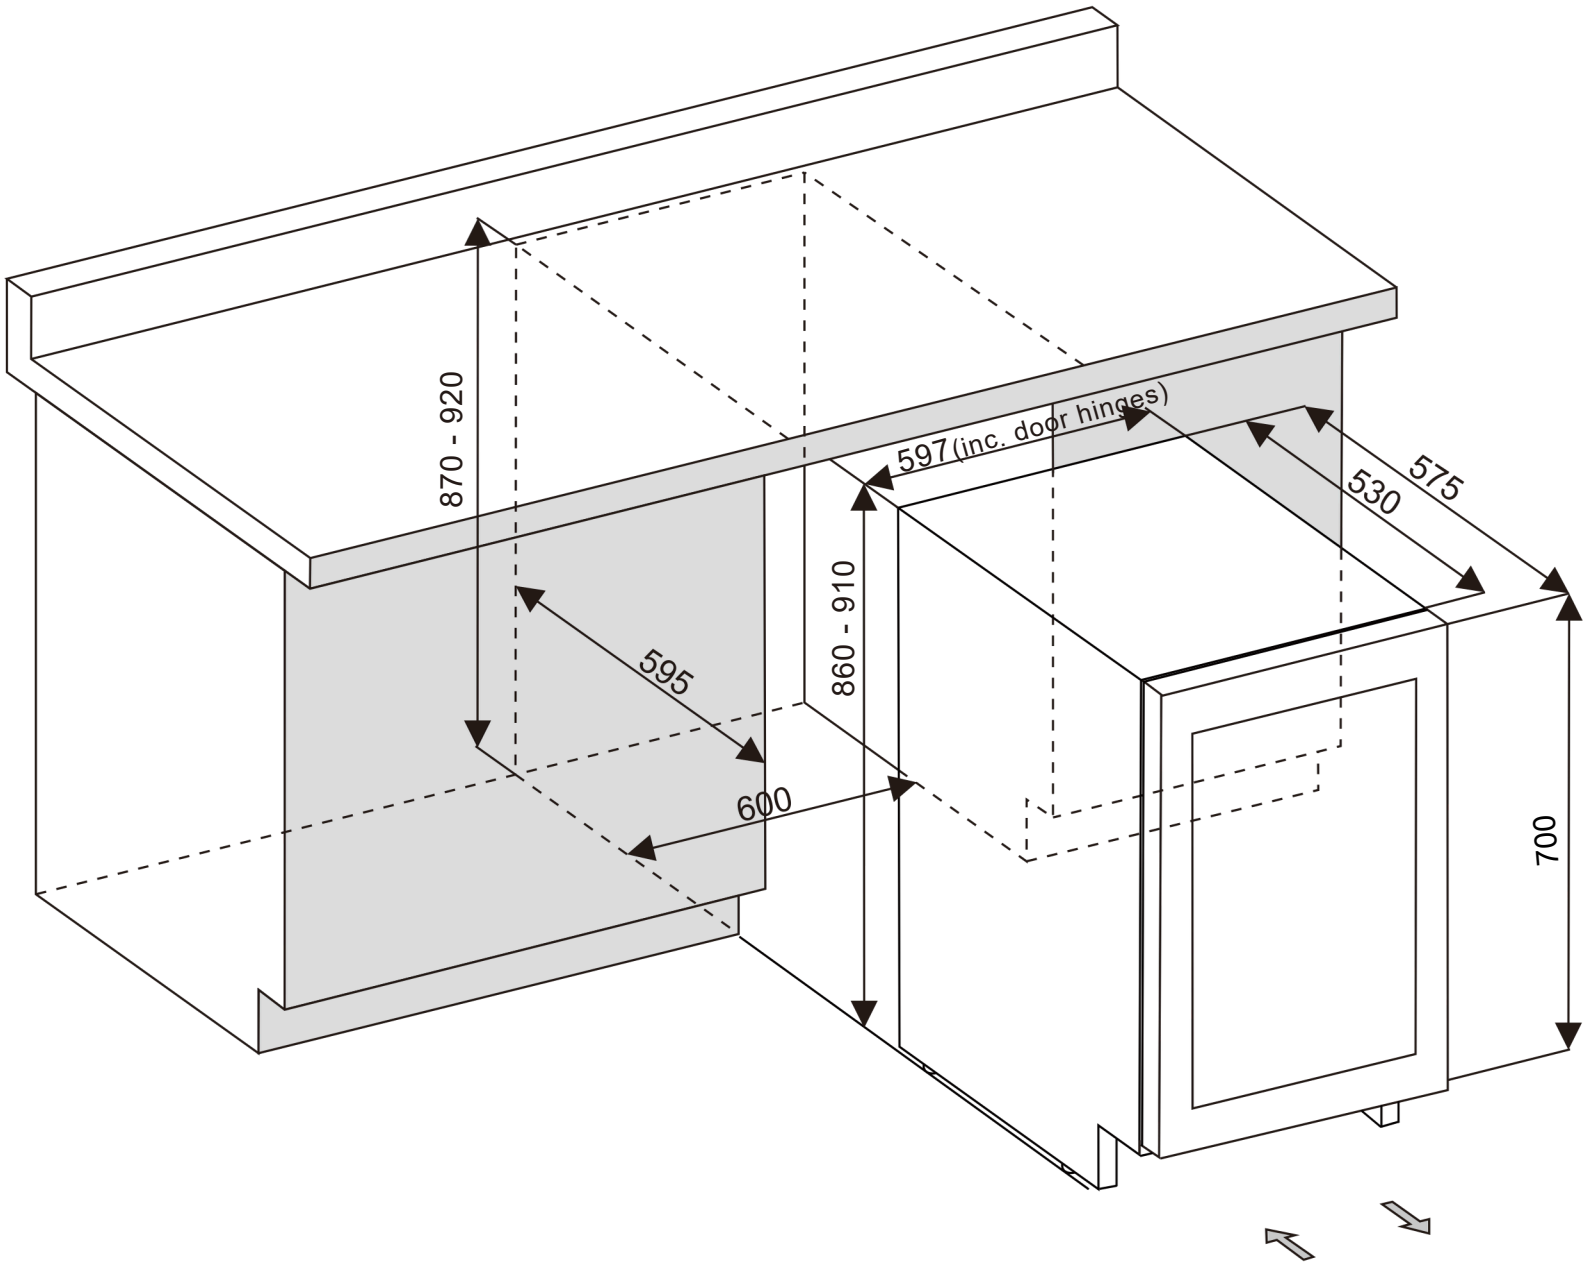

VIGNERON DESIGNLINE, VD60DB700

Vigneron Designline 60DB, 700 mm is specially designed for kitchens with a 700 mm cabinet door height, ensuring a seamless and perfectly integrated look.

Design & Function

Warranty: 5 years

Door lock: No

Dimensions

Product dimensions: H:860-910 W:597 D:575mm

Packaging dimensions: H:940mm W650mm D660mm

Accessories

ZJ11-0168 - Flex box

DZ01-0537-1 - Black steel shelf front

DZ01-0061 - Stainless steel shelf front

ZJ11-0144 - Standard shelf

DZ18-0550 - Label-view shelf

ZJ11-0132 - Richard Juhlin Champagne shelf

ZJ11-0152 - Display shelf

Front View

Side View

Top View

Dual zones