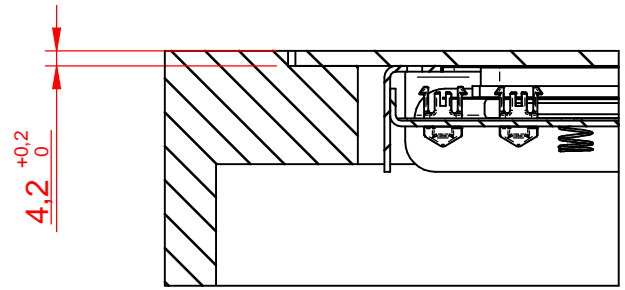

FLUSH INSTALLATION CUT- OUT DIMENSIONS

HVI364

HVI395