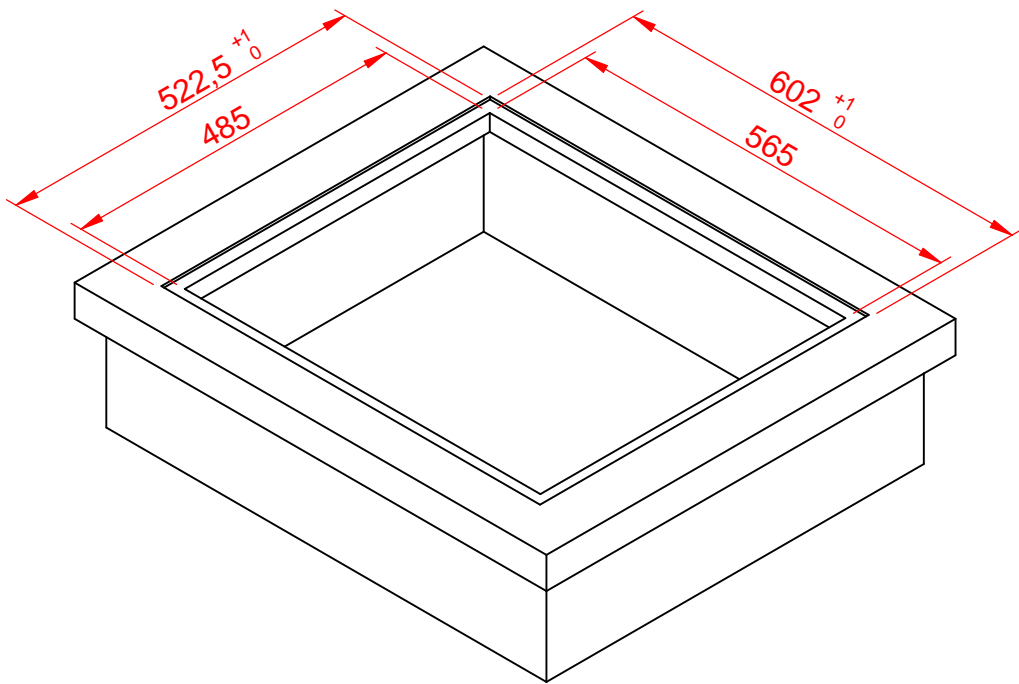

FLUSH INSTALLATION CUT- OUT DIMENSIONS

HVI364

HVI395