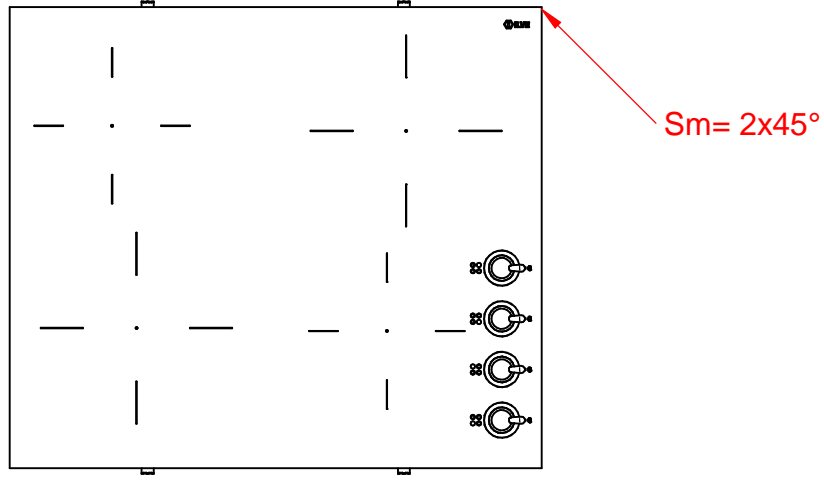

FLUSH INSTALLATION CUT- OUT DIMENSIONS

HVI364

HVI395